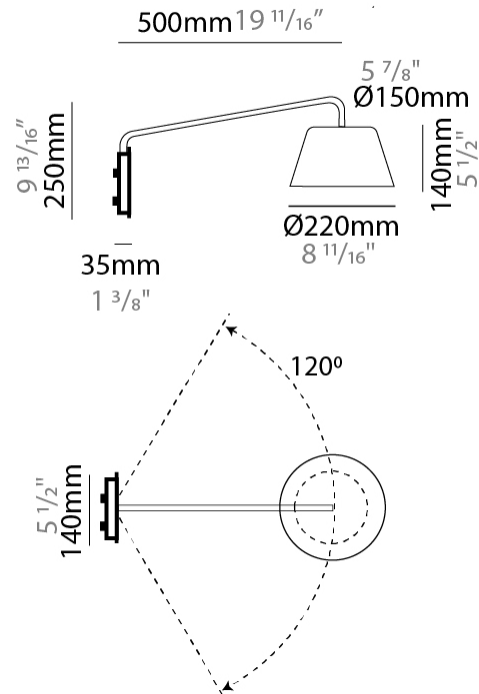

SENTO SURFACE

D113009- -

base number   Finish   Finish
(Diamond)   (Triangle)

1. To build a product code in our configurator select the specify button on the base model # product page
2. To build a manual product code on this datasheet choose from the options listed below in blue font and add the suffix to the base model #

GENERAL

Series: Sento
Brand: Ole
Division: Design
Mounting Type: Surface
Mounting Location: Wall
Subcategory: Task

PHYSICAL

Shape: Bell
Diameter (mm): 220
Diameter (in): 8 ¹¹/₁₆
Width (mm): 220
Width (in): 8 ¹¹/₁₆
Height (mm): 250
Depth (mm): 500
Height (in): 9 ¹³/₁₆
Depth (in): 19 ¹¹/₁₆
Extension (mm): 610
Extension (in): 24
Light Distribution: Direct
Weight (kg): 1.4
Weight (lbs): 3.1
Diffuser:rylic - Satin
Fixture Finish: WHI / MBK / BEI / MSA / OGR / MWH
Holder Finish: WHI / MBK
Fixture Material: Metal
Cable Details: 3000mm Cable

ELECTRICAL

Number of Lamps: 1
Lamp Type: LED Retrofit
Lamp Shape: MR16
Bulb Included: Bulb Not Included
Max. Wattage Per Lamp (W): 7
Lamp Base: GU10
Input Voltage (V): 120

LED

OPTICAL

Adjustability: Rotating

RATINGS AND CERTIFICATIONS

Certified By: Certified for North American Standards
IP rating: IP20

PROJECT _____
TYPE _____
SPECIFIER _____
QUANTITY _____
DATE _____